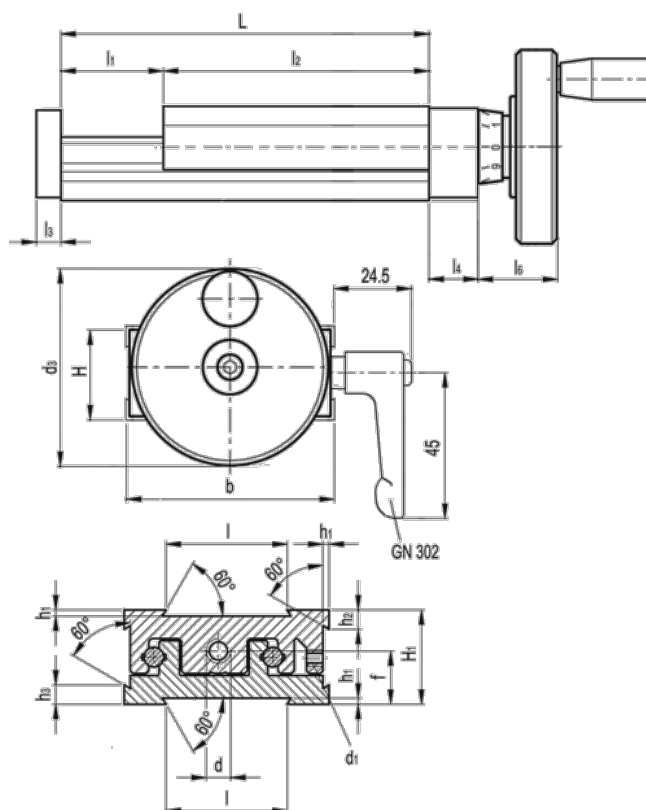

Data Sheet

Article number: 20773021

Description: Adjustable slide unit
GN 900-80-170-50-H-2

Measures

| | |
|----------|-----------------|
| b = 80 | h2 = 10.0 |
| d = M8x1 | h3 = 10.0 |
| d1 = M5 | l = 50 |
| d3 = 80 | L - l1 = 170-50 |
| f = 20.5 | l2 = 120 |
| H = 35.5 | l3 = 8 |
| h1 = 2.0 | l4 = 16 |
| H1 = 36 | l6 = 31 |